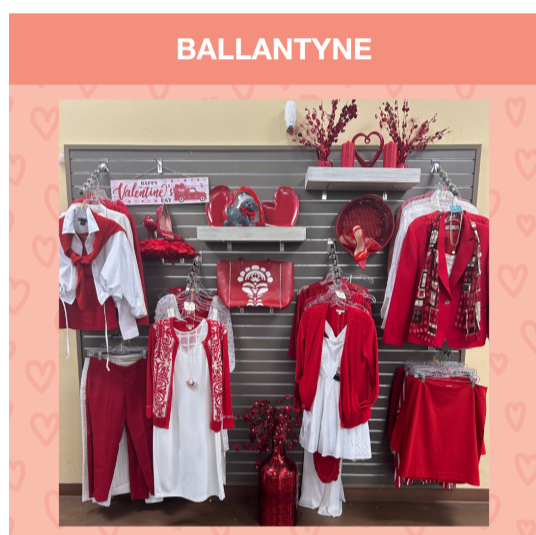

VALENTINE'S & GALENTINE'S ESSENTIALS

GREAT FINDS IN STORES NOW

THRIFT YOUR HEART OUT

Our stores have curated items perfect for a romantic Valentine's date or a fun Galentine's get-together. Stop by your local Goodwill to shop its selection of dresses, date-night outfits, festive dishware, stuffed animals, romantic movies and books, candles, cozy blankets and more!