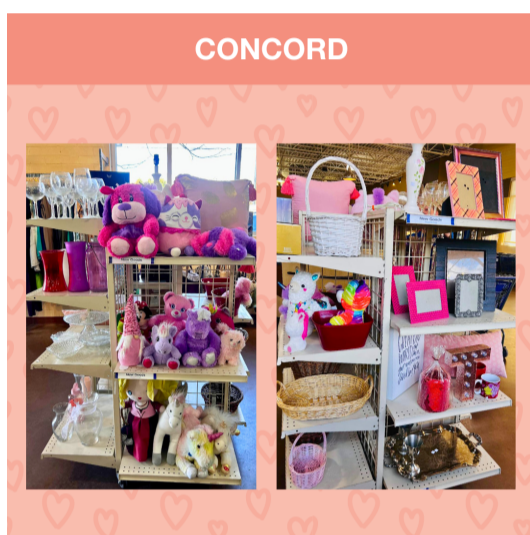

💖 Affordable Finds for Valentine's Day

From Goodwill Industries of the Southern Piedmont <community@goodwillsp.org>

To <sjohnston@tuesdayforumcharlotte.org>

Date 2024-02-02 08:00

Don't play heart to get. Shop Goodwill for your Valentine's and Galentine's needs!

VALENTINE'S & GALENTINE'S ESSENTIALS

GREAT FINDS IN STORES NOW

THRIFT YOUR HEART OUT

Our stores have curated items perfect for a romantic Valentine's date or a fun Galentine's get-together. Stop by your local Goodwill to shop its selection of dresses, date-night outfits, festive dishware, stuffed animals, romantic movies and books, candles, cozy blankets and more!