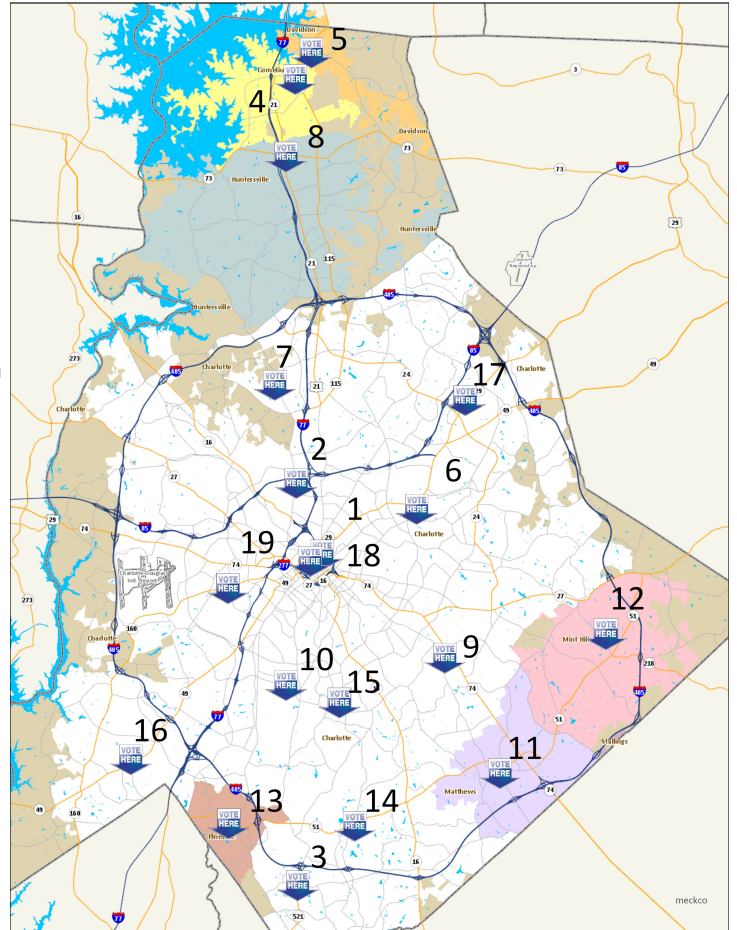

Mecklenburg County General Election November 7, 2023 One Stop Early Voting

HAL MARSHALL (opening October 19th 8am)

1 - Located at 618 N College St

Additional Locations (opening October 26th 8am)

- 2 Allegra Westbrook Library 2412 Beatties Ford Rd CLT
- 3 BALLANTYNE Former Rite Aid 15221 John J Delaney Dr CLT
- 4 CORNELIUS Town Hall 21445 Catawba Ave Cornelius
- 5 DAVIDSON Town Hall & Community Ctr 251 South St Davidson
- 6 EASTWAY Recreation Center 3150 Eastway Park Drive CLT
- 7 Hornet's Nest Park 6301 Beatties Ford Rd CLT
- 8 HUNTERSVILLE North County Regional 16500 Holly Crest Ln
- 9 EAST Independence Regional Library 6000 Conference Dr CLT
- 10 Marion Diehl 2219 Tyvola Rd CLT
- 11 MATTHEWS Library 230 Matthews Station St Matthews
- 12 MINT HILL Library 6840 Matthews – Mint Hill Rd Mint Hill
- 13 PINEVILLE Library 505 Main Street Pineville
- 14 SOUTH County Regional Library 5801 Rea Rd CLT
- 15 SOUTHPARK Regional Library 7015 Morrison Blvd CLT
- 16 STEELE CREEK Martial Arts 10720 S Tryon St Suite N CLT
- 17 UNIVERSITY CITY former Kohls 9315 N Tryon St CLT
- 18 UPTOWN Overstreet Mall 101 S Tryon St Suite 10 CLT
- 19 WEST Boulevard Library 2157 West Blvd CLT