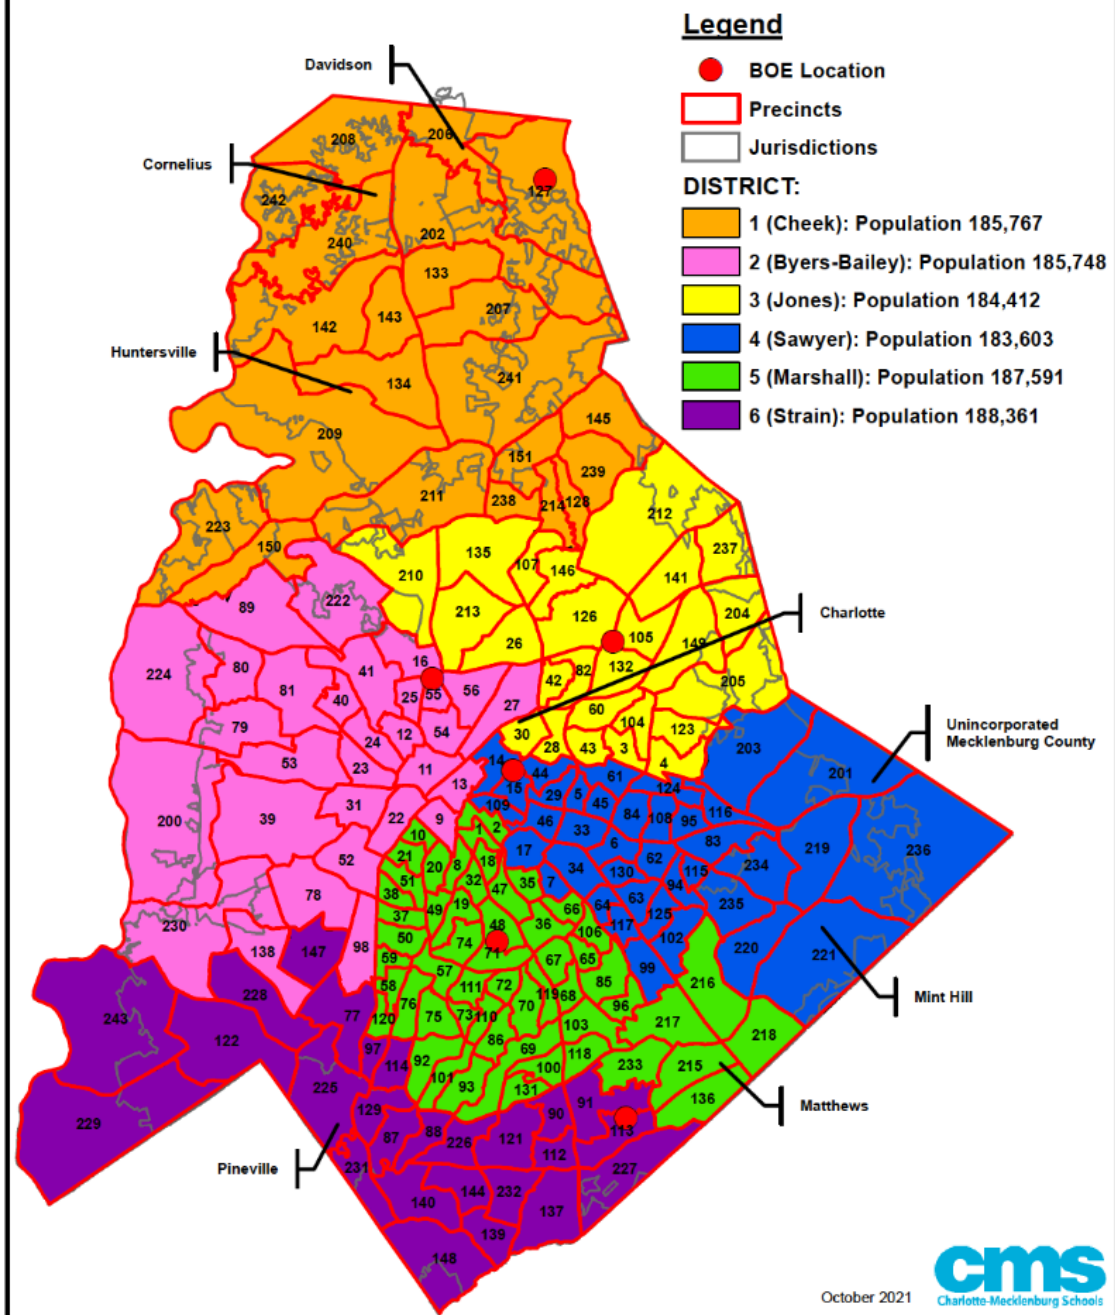

## New electoral maps and Covid funding

**From** Carol Sawyer, CMS Board of Education, D4 <carole.sawyer@cms.k12.nc.us>  
**To** <sjohnston@tuesdayforumcharlotte.org>  
**Date** 2021-11-10 06:14

[View this email in your browser](#)

Last night the CMS Board adopted new electoral districts based on data from the 2020 Census. The new map (CS-2) was selected because it best met the criteria selected by the Board. The Board aimed to achieve equal population (as close as feasible) in each district, to make the districts compact, and to not put two current Board members in any one district. While my District 4 loses some precincts on its northern edge, it gains Mint Hill precincts. I look forward to getting to know constituents in my newly expanded district.

# BOE Redistricting Scenario 2 CS-2