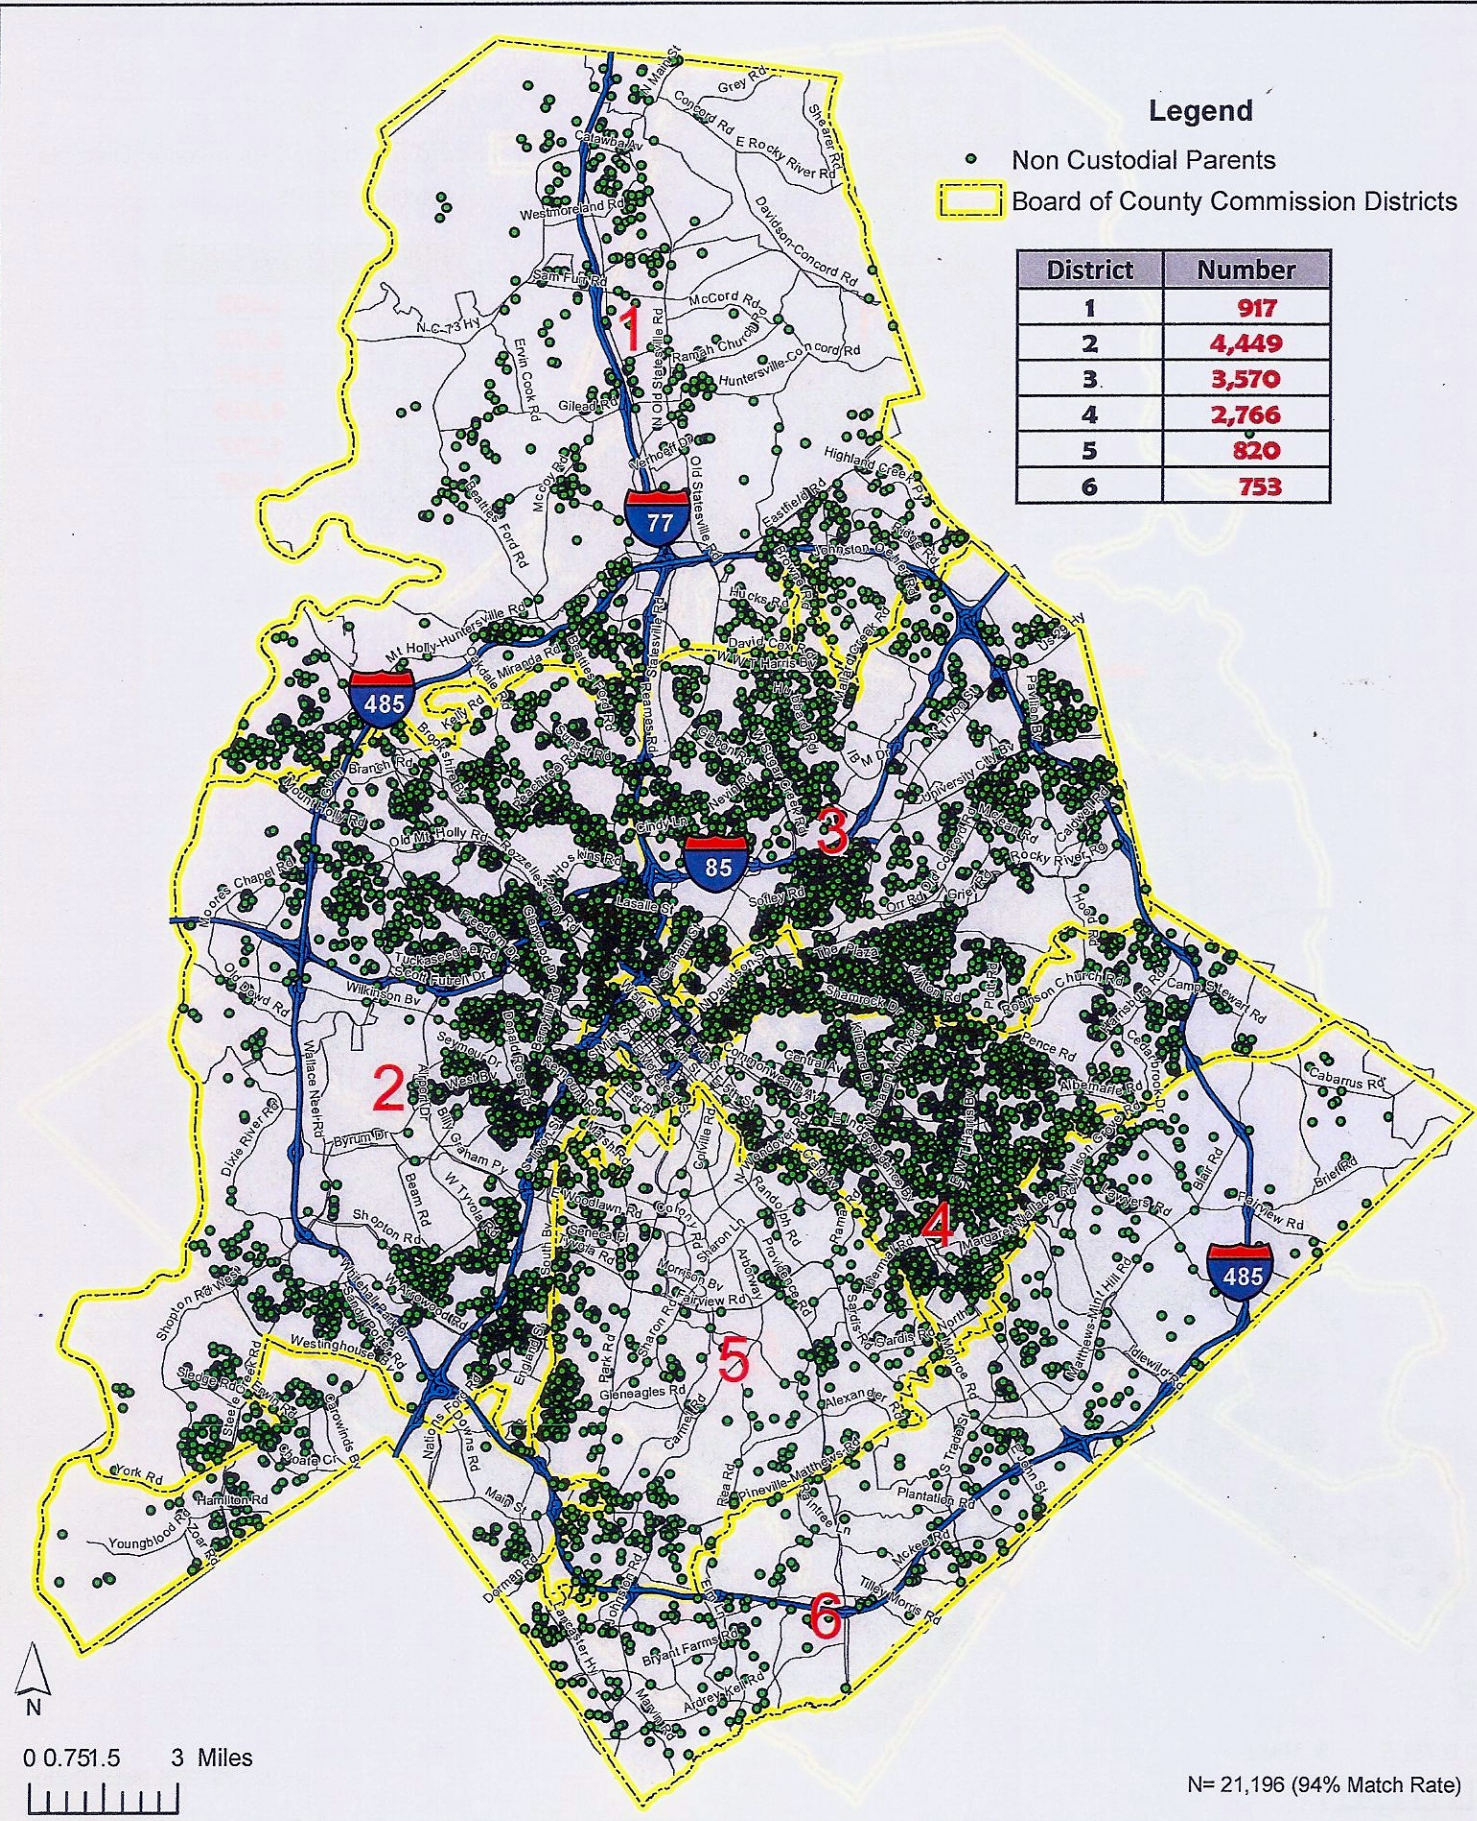

Custodial Parents December 2015: Mecklenburg County

Source:
1. Mecklenburg County Child Support Enforcement, 2016

Prepared by Mecklenburg County GIS

Non Custodial Parents December 2015: Mecklenburg County

Source:
1. Mecklenburg County Child Support Enforcement, 2016

Prepared by Mecklenburg County GIS

Legend

- Non Custodial Parents
- ▭ Board of County Commission Districts

District	Number
1	917
2	4,449
3	3,570
4	2,766
5	820
6	753

N = 21,196 (94% Match Rate)