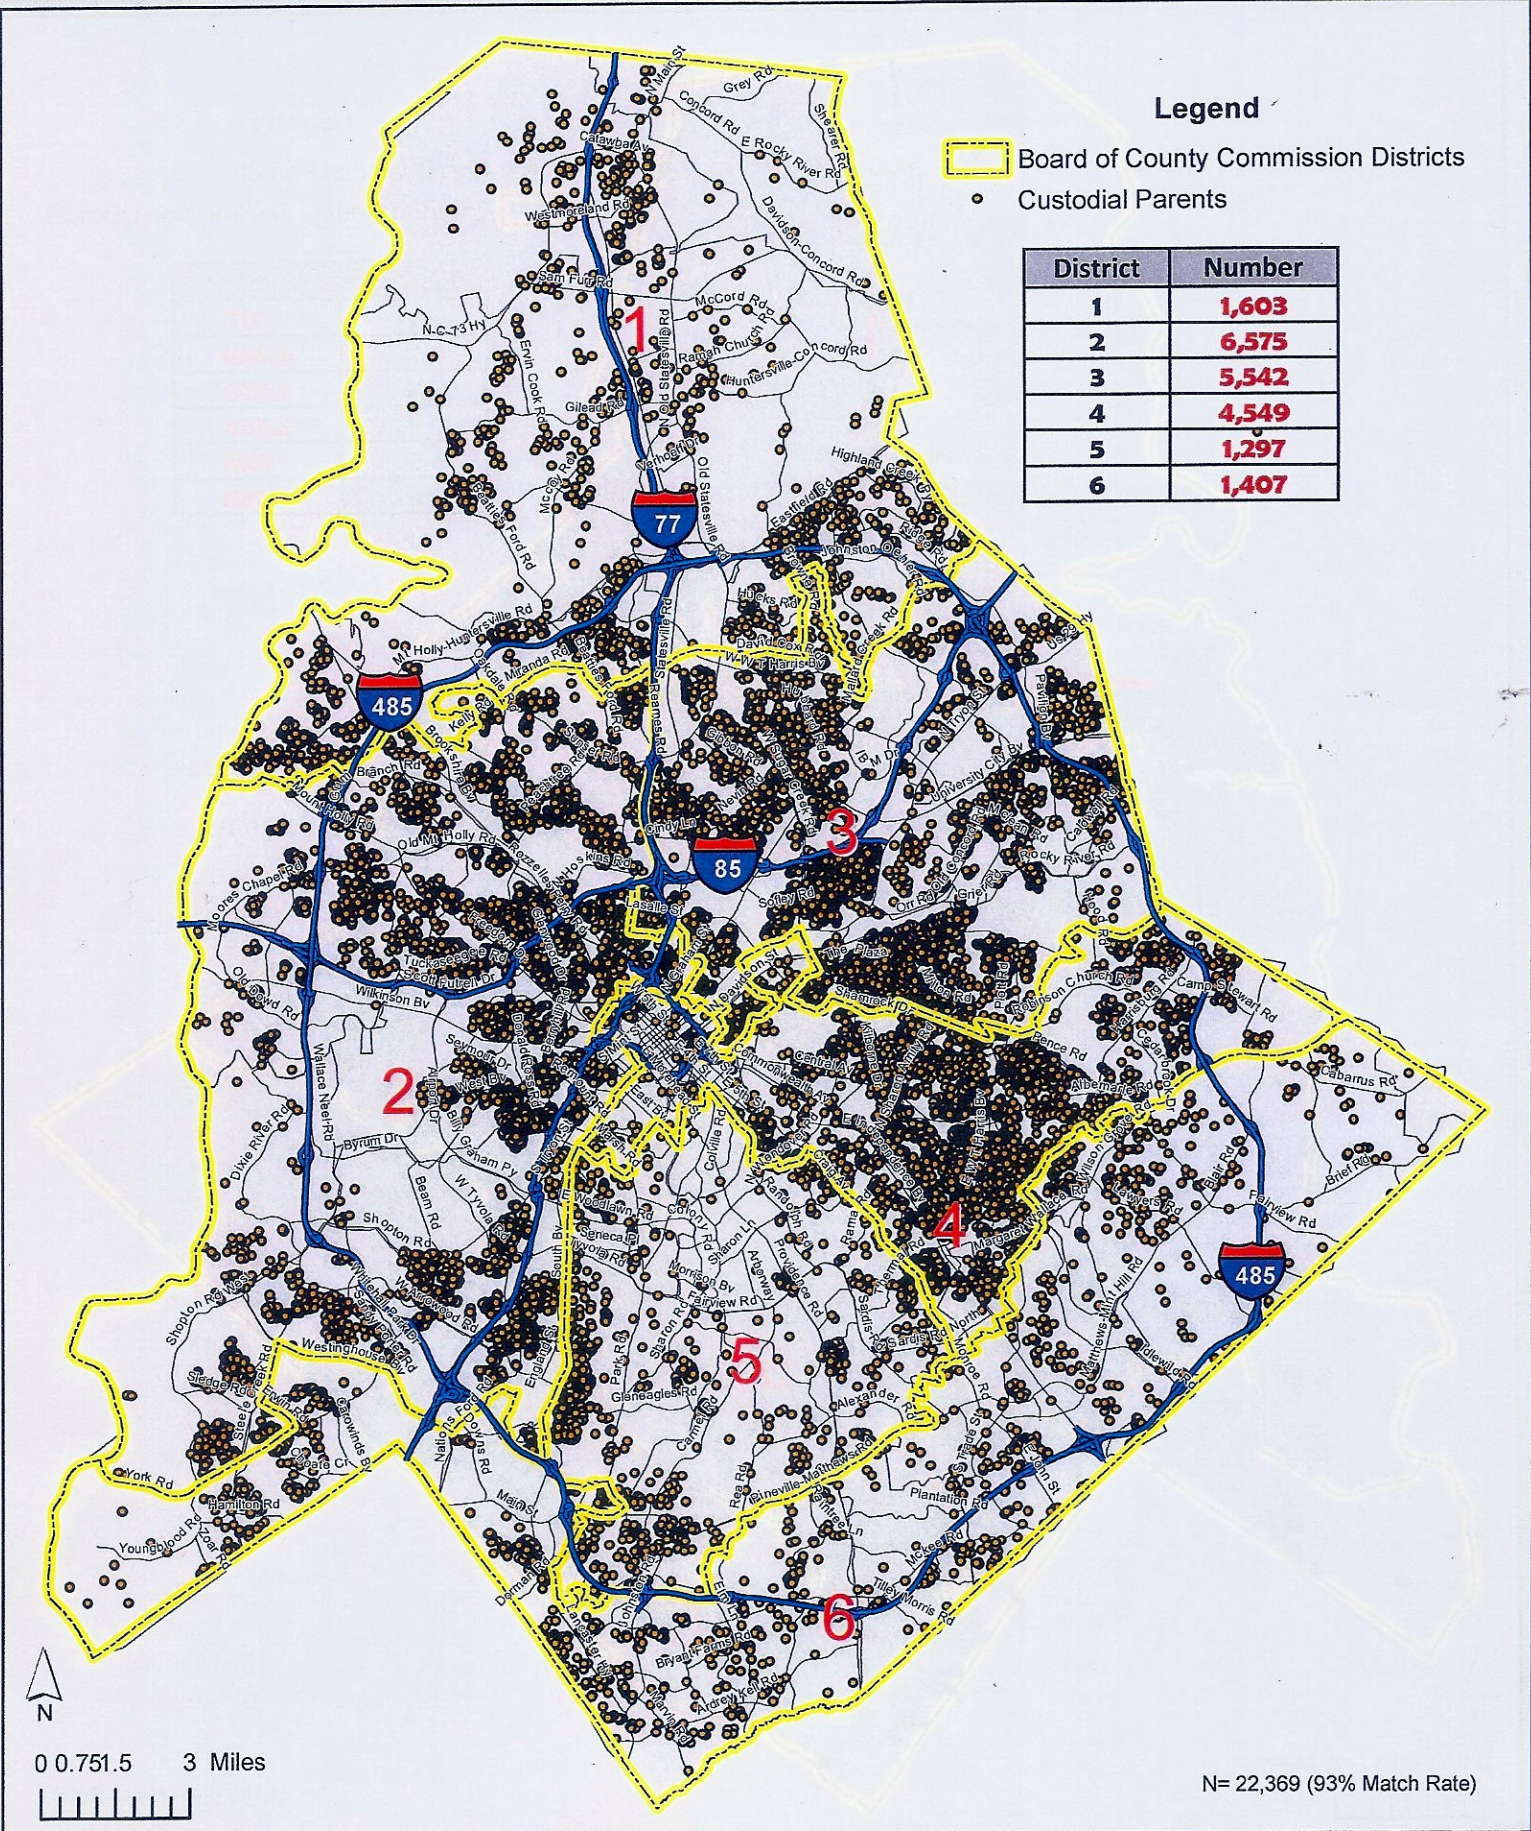

Custodial Parents December 2015: Mecklenburg County

Source:
1. Mecklenburg County Child Support Enforcement, 2016

Prepared by Mecklenburg County GIS

Non Custodial Parents December 2015: Mecklenburg County

Source:
1. Mecklenburg County Child Support Enforcement, 2016

Prepared by Mecklenburg County GIS

Legend

- Non Custodial Parents
- ▭ Board of County Commission Districts

District	Number
1	917
2	4,449
3	3,570
4	2,766
5	820
6	753

N = 21,196 (94% Match Rate)